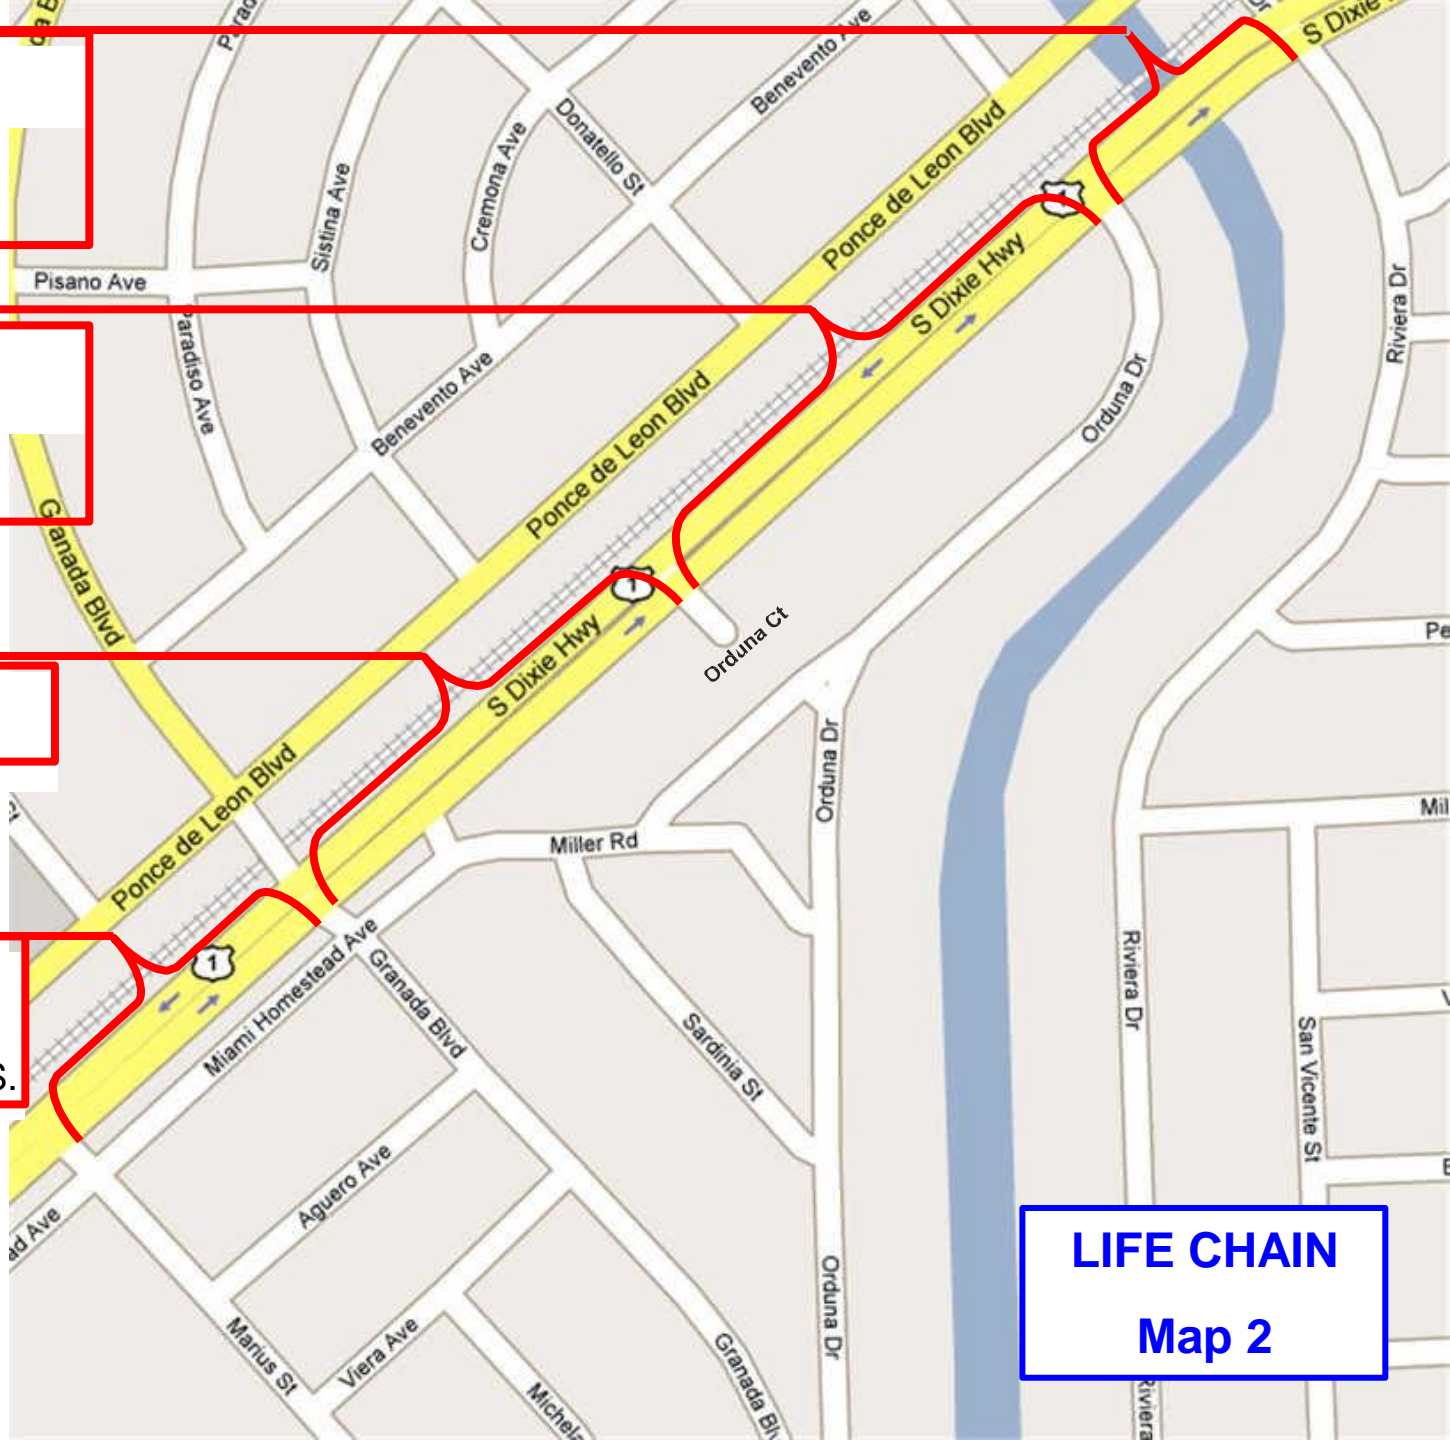

- Good Shepard
- GESU
- St. Kieran

- Corpus Christi
- St. Catherine of Siena
- St. Barbara
- St. Michael

- St. Timothy
- Our Lady of Lebanon

- Archangels Home School Association
- St. Brendan Parish & H.S.

LIFE CHAIN
Map 2