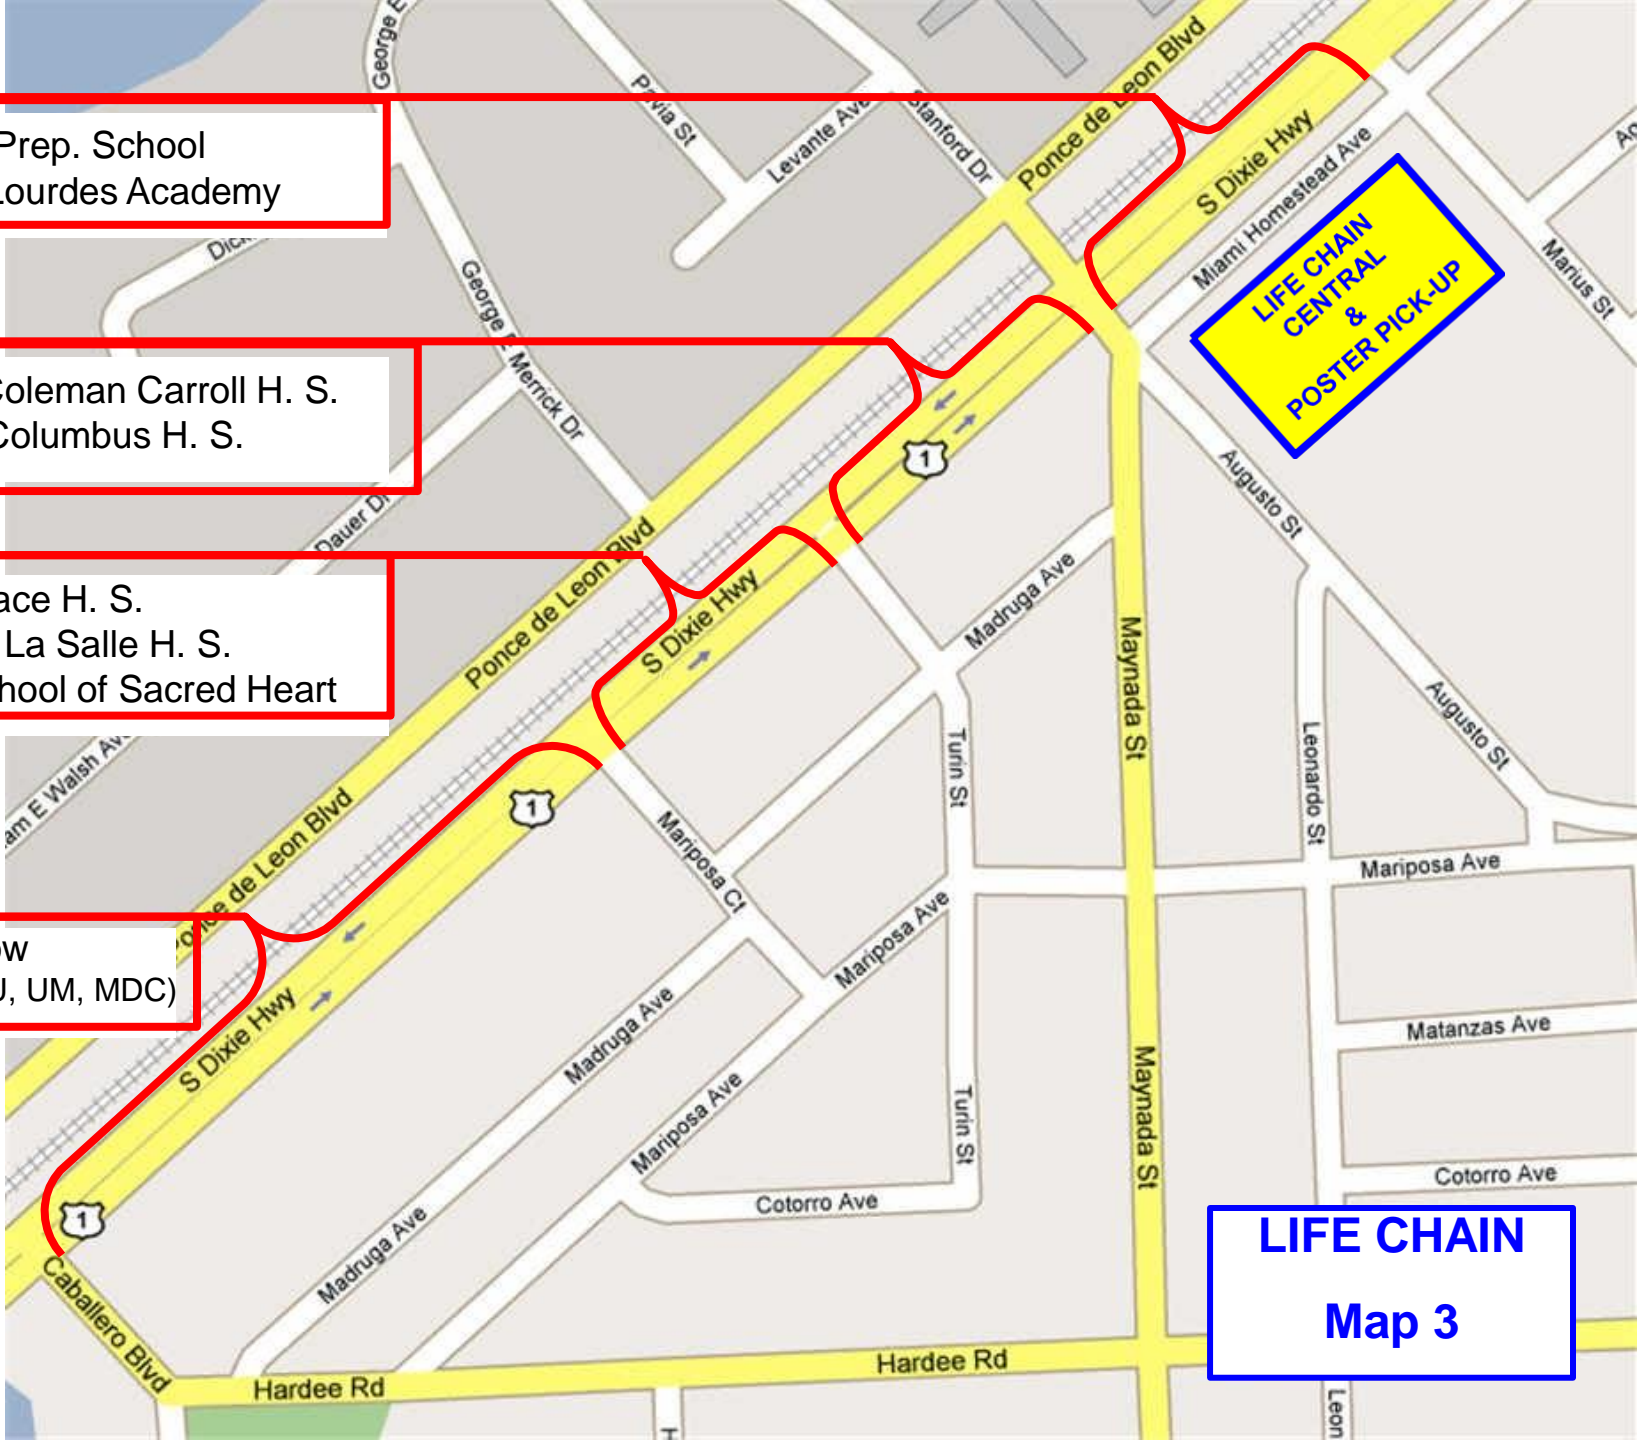

- •Belen Jesuit Prep. School
- •Our Lady of Lourdes Academy

- •Archbishop Coleman Carroll H. S.
- •Christopher Columbus H. S.

- •Monsignor Pace H. S.
- •Immaculata / La Salle H. S.
- •Carrollton School of Sacred Heart

- •University Row
  (St. Thomas, FIU, UM, MDC)

**LIFE CHAIN
CENTRAL
&
POSTER PICK-UP**

**LIFE CHAIN
Map 3**