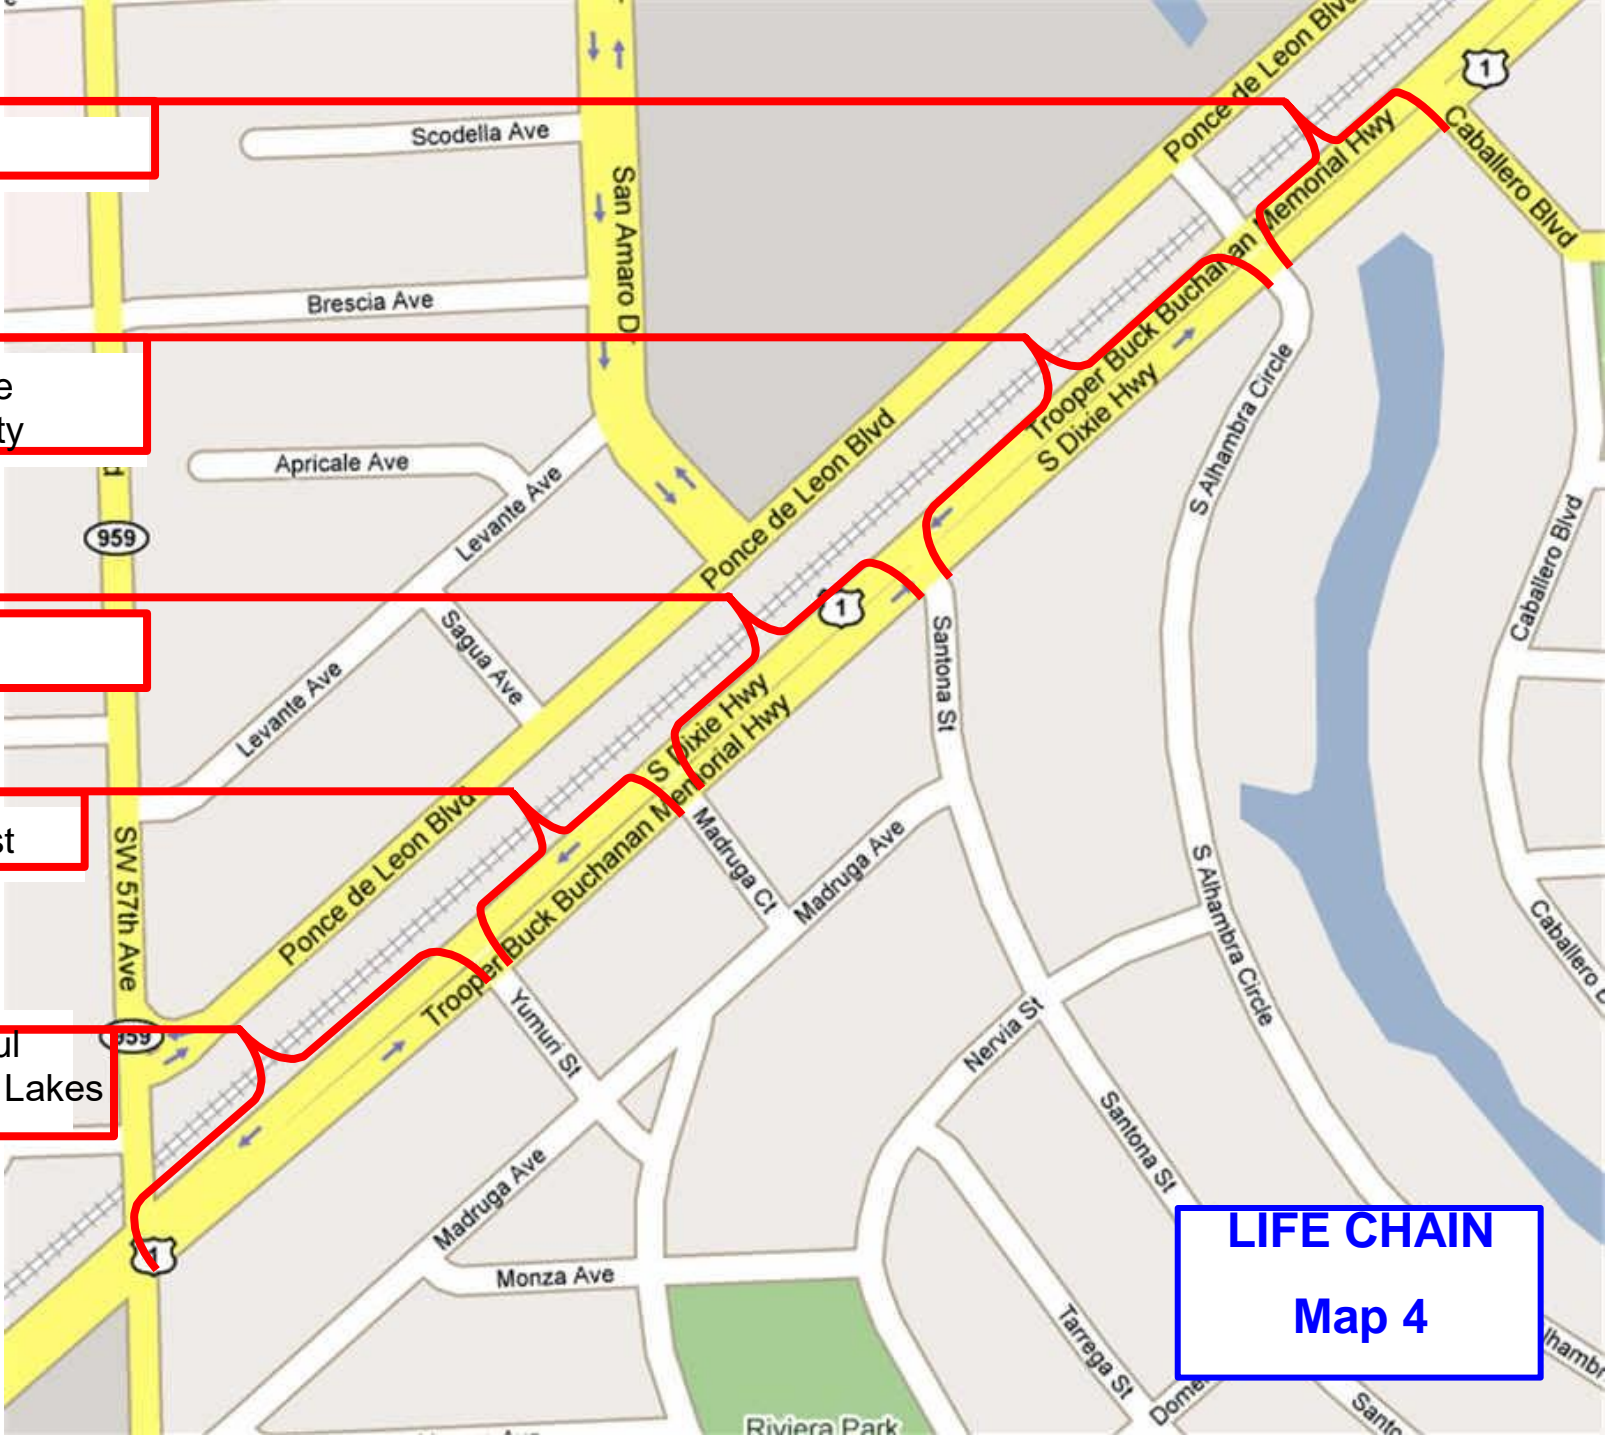

•St. Augustine

•Prince of Peace
•TLM Community

•Blessed Trinity

•Mother of Christ

•Sts. Peter & Paul
•Our Lady of the Lakes

LIFE CHAIN
Map 4