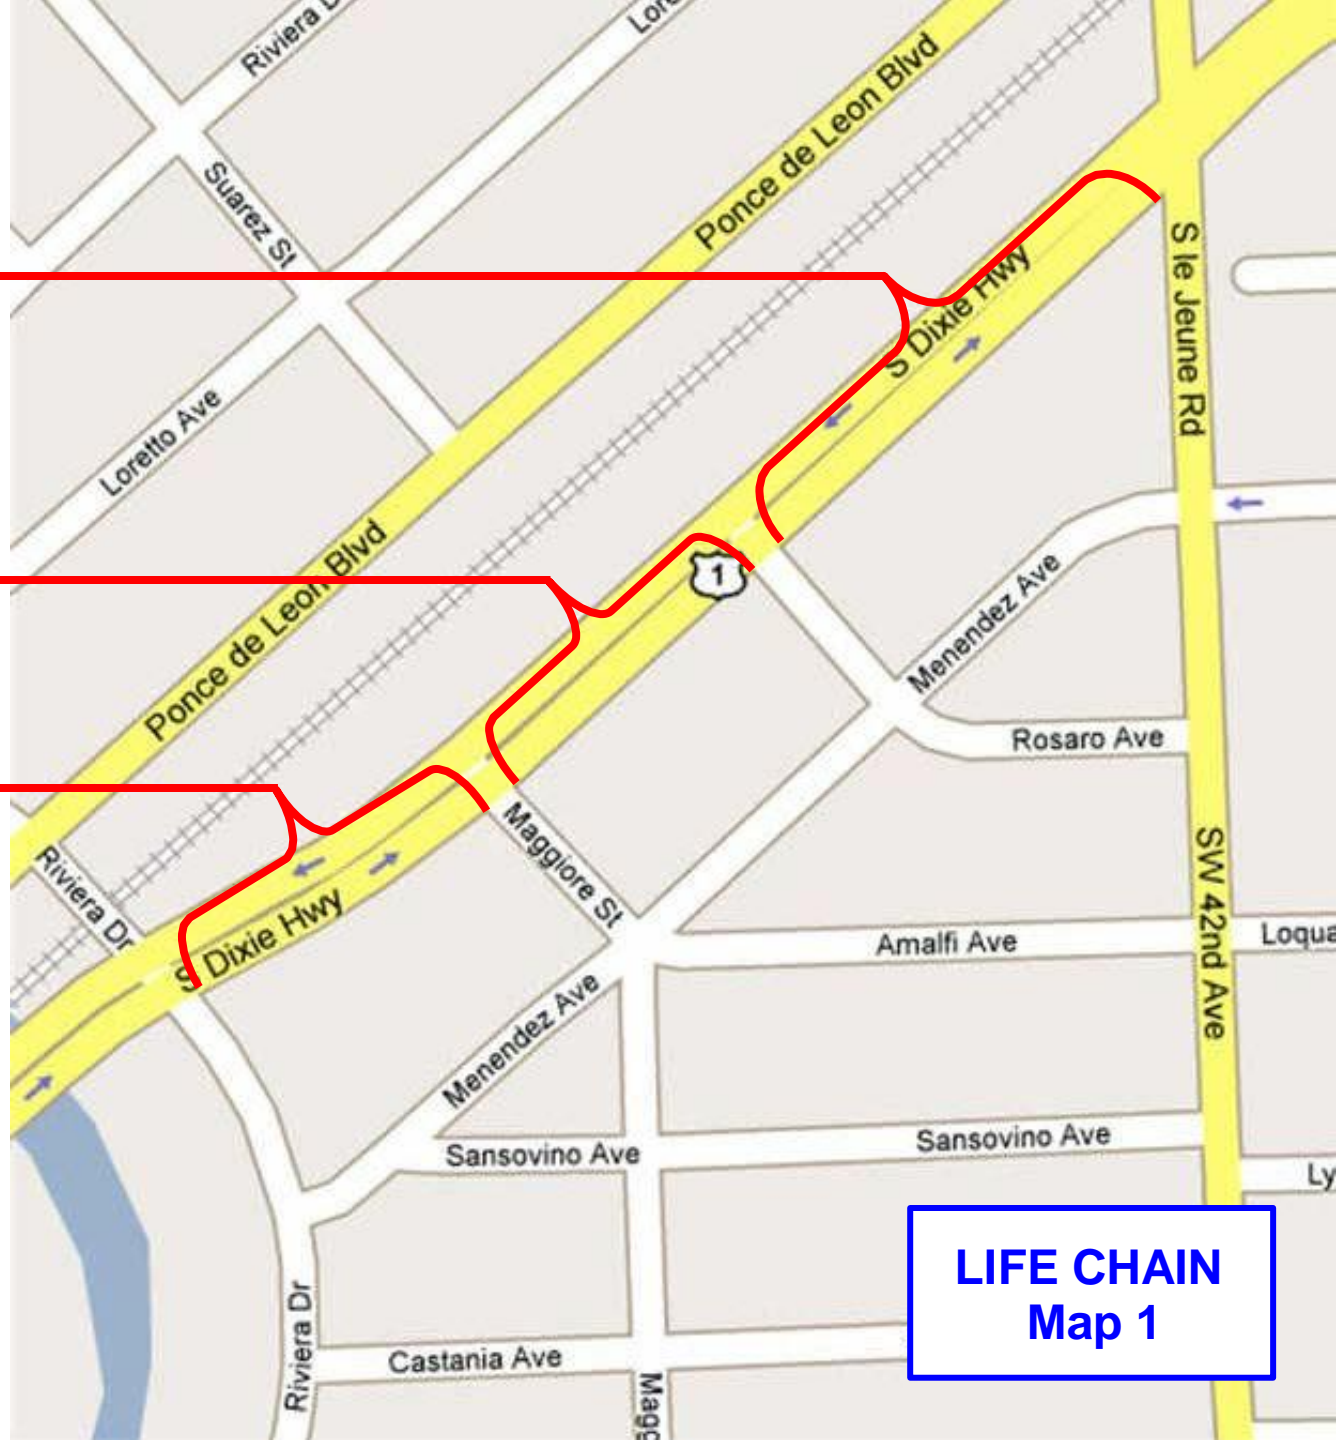

MAP INDEX

Find your
parish or group

Then find your
Map #

PARISHES	MAP
BLESSED TRINITY	4
CHRIST THE KING	6
CORPUS CHRISTI	2
DIVINE PROVIDENCE	6
EPIPHANY	5
GESU	2
GOOD SHEPARD	2
LADY OF GUADALUPE	6
LADY OF LEBANON	2
LADY OF LOURDES	5
LADY OF THE LAKES	4
LITTLE FLOWER	6
MOTHER OF CHRIST	4
PRINCE OF PEACE	4
ST. AGATHA	5
ST. AGNES	1
ST. AUGUSTINE	4
ST. BARBARA	2
ST. BENEDICT	7
ST. BRENDAN	2
ST. CATHERINE OF SIENA	2
ST. DOMINIC	5
ST. FRANCIS DE SALES	1
ST. HUGH	1
ST. JAMES & ST. JOSEPH will be at 9401 Biscayne Blvd.	ARCH
ST. JOACHIM	6
ST. JOHN BOSCO	6
ST. JOHN NEUMANN	5
ST. JOHN THE APOSTLE	7
ST. JUDE	1
ST. KEVIN	1
ST. KIERAN	2
ST. LOUIS	7
ST. MICHAEL ARCHANGEL	2
ST. PATRICK	1
ST. PETER & PAUL	4
ST. RAYMOND	1
ST. RICHARD / HOLY ROSARY	7
ST. ROBERT BELLARMINE	1
ST. ROSE OF LIMA will be at 9401 Biscayne Blvd.	ARCH
ST. THOMAS APOSTLE	7
ST. TIMOTHY	2
SACRED HEART & ST. MARTIN DE PORRES	Home stead
TLM COMMUNITY	4
OTHER GROUPS	
HEARTBEAT OF MIAMI	1
VIDA HUMANA INTERNACIONAL	1
KNIGHTS OF COLUMBUS	5
ALPHA OMEGA CHURCH	5
PROVIDENCE ROAD CHURCH	5
CHRIST FELLOWSHIP	5
OTHER CHURCHES	5
SCHOOLS	
ARCHANGELS HOME SCHOOL	2
ARCHBISHOP COLEMAN CARROLL H. S.	3
BELEN JESUIT PREPATORY SCHOOL	3
CARROLLTON SCHOOL OF SACRED HEART	3
CHRISTOPHER COLUMBUS H. S.	3
IMMACULATA / LA SALLE H. S.	3
MONSIGNOR PACE H. S.	3
OUR LADY OF LOURDES ACADEMY	3
ST. BRENDAN H. S.	2
UNIVERSITY ROW	3

LIFE CHAIN CENTRAL & POSTER PICK-UP
at Ponce Middle School
US1 between Marius and Augusto Street

- St. Raymond
- St. Robert Bellarmine
- HeartBeat of Miami
- Vida Humana Internacional

- St. Agnes
- St. Hugh
- St. Jude

- St. Kevin
- St. Patrick
- St. Francis de Sales

LIFE CHAIN
Map 1

- Good Shepard
- GESU
- St. Kieran

- Corpus Christi
- St. Catherine of Siena
- St. Barbara
- St. Michael

- St. Timothy
- Our Lady of Lebanon

•Epiphany
•St. Dominic

•St. Agatha

•Our Lady of Lourdes Parish

•St. John Neumann

LIFE CHAIN
Map 5

•St. Thomas The Apostle
•St. John The Apostle

•St. Louis

•St. Benedict
•Eve's Hope