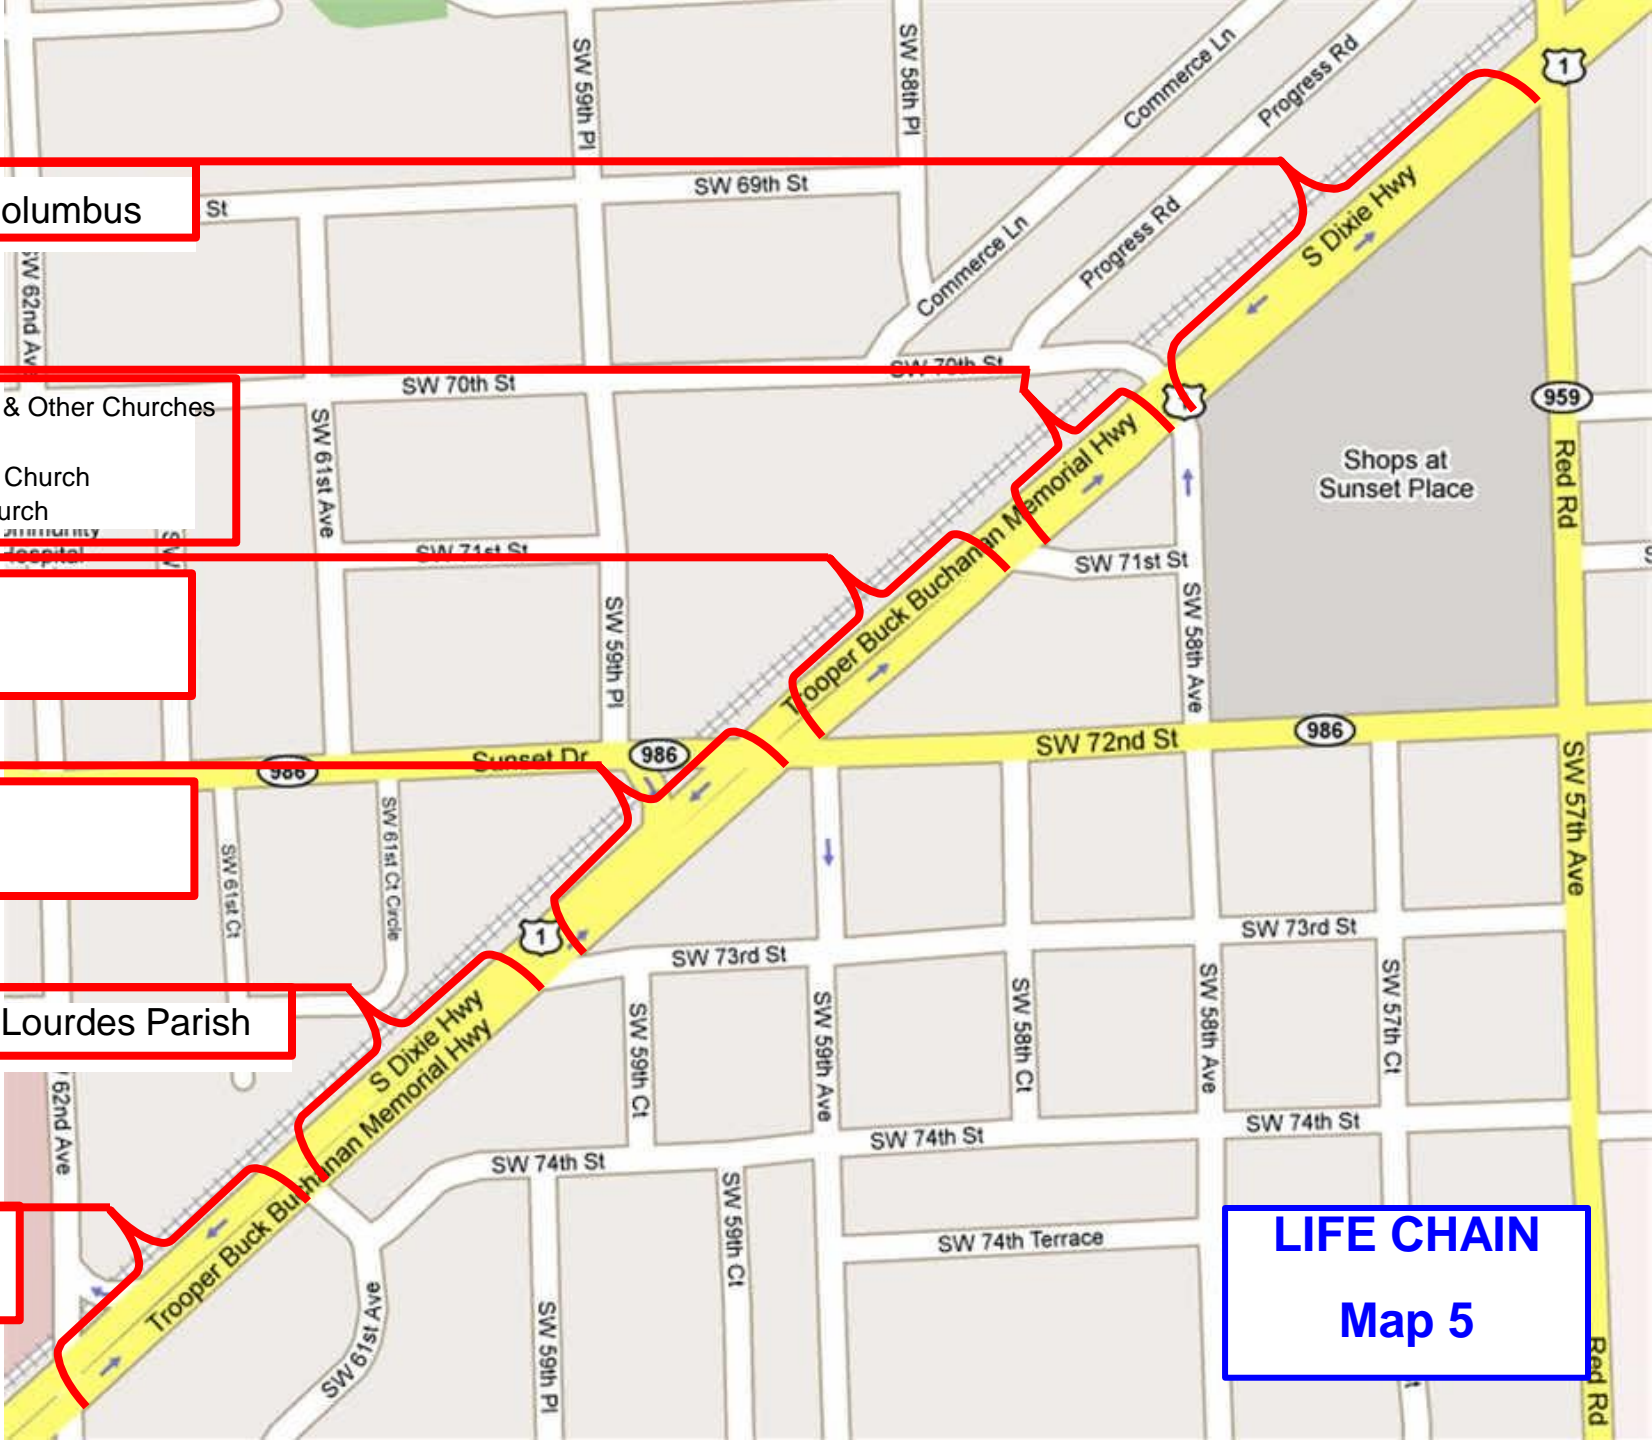

- St. Kevin
- St. Patrick
- St. Francis de Sales

LIFE CHAIN
Map 1

- Good Shepard
- GESU
- St. Kieran

- Corpus Christi
- St. Catherine of Siena
- St. Barbara
- St. Michael

- St. Timothy
- Our Lady of Lebanon

•Prince of Peace
•TLM Community

•Blessed Trinity

•Mother of Christ

•Sts. Peter & Paul
•Our Lady of the Lakes

LIFE CHAIN
Map 4

•Knights of Columbus

•Christ Fellowship & Other Churches
•Calvary Chapel
•Providence Road Church
•Alpha Omega Church

•Epiphany
•St. Dominic

•St. Agatha

•Our Lady of Lourdes Parish

•St. John Neumann

LIFE CHAIN
Map 5

•St. Thomas The Apostle
•St. John The Apostle

•St. Louis

•St. Benedict
•Eve's Hope

LIFE CHAIN
Map 7